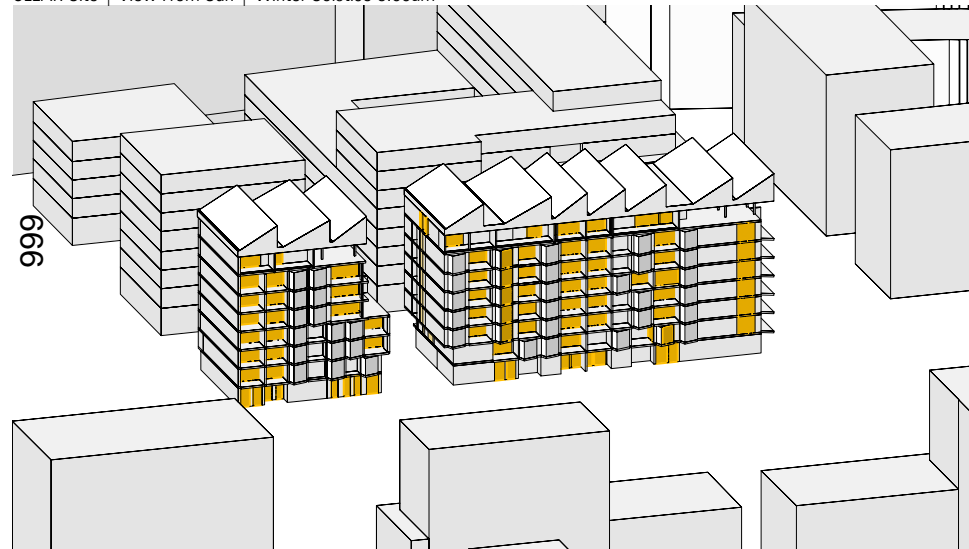

CLEAR Site | View From Sun | Winter Solstice 9.00am

CLEAR Site | View From Sun | Winter Solstice 3.00pm