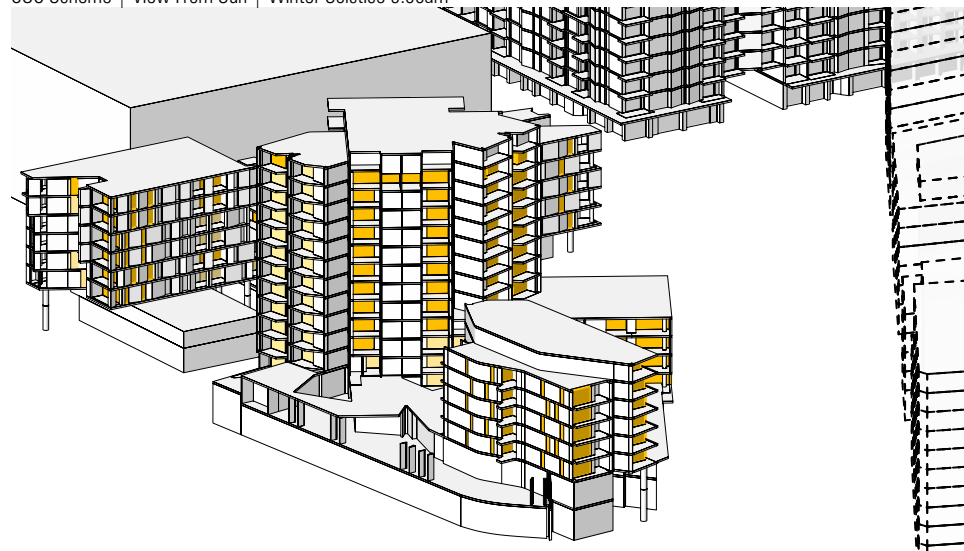

COS Site | View From Sun | Winter Solstice 3.00pm

MAKO Scheme 15 | View From Sun | Winter Solstice 3.00pm

Total Living Areas: 205

CLEAR Site | View From Sun | Winter Solstice 9.00am

COC Scheme | View From Sun | Winter Solstice 9.00am

MAKO Scheme 15 | View From Sun | Winter Solstice 9.00am

CLEAR Site | View From Sun | Winter Solstice 3.00pm

COC Scheme | View From Sun | Winter Solstice 3.00pm

MAKO Scheme 15 | View From Sun | Winter Solstice 3.00pm