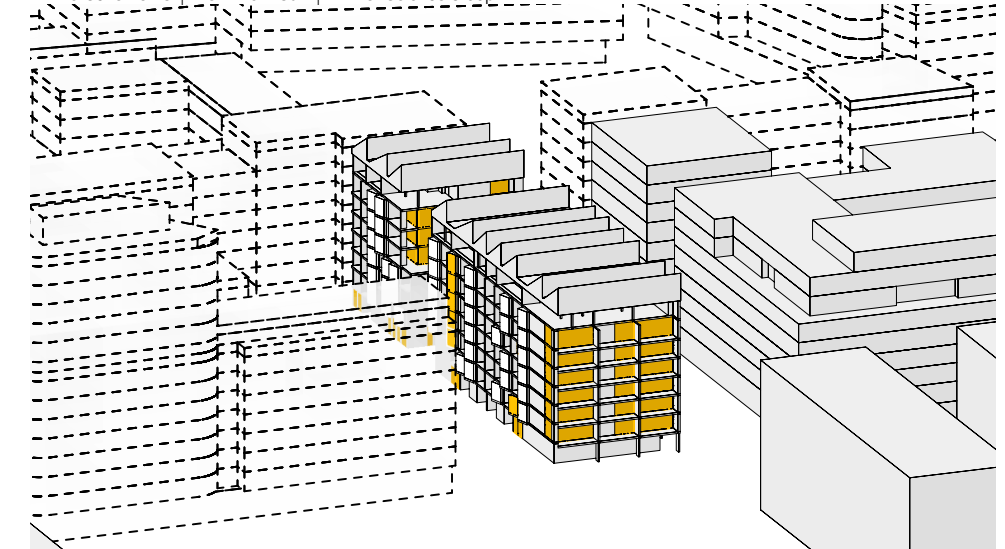

CLEAR Site | View From Sun | Winter Solstice 9.00am

COS Scheme | View From Sun | Winter Solstice 9.00am

MAKO Scheme 15 | View From Sun | Winter Solstice 9.00am

CLEAR Site | View From Sun | Winter Solstice 3.00pm

COS Site | View From Sun | Winter Solstice 3.00pm

MAKO Scheme 15 | View From Sun | Winter Solstice 3.00pm