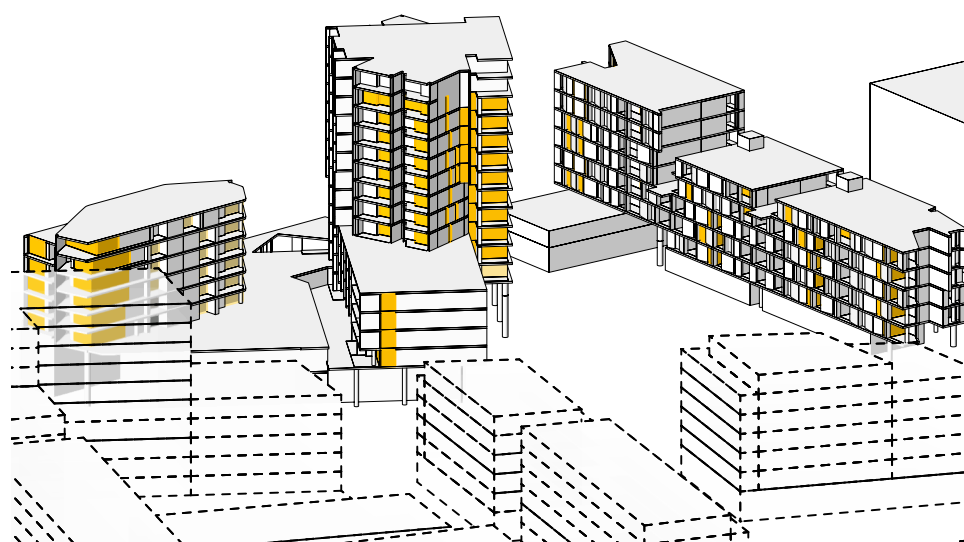

Total Living Areas: 205

CLEAR Site | View From Sun | Winter Solstice 9.00am

COC Scheme | View From Sun | Winter Solstice 9.00am

MAKO Scheme 15 | View From Sun | Winter Solstice 9.00am

CLEAR Site | View From Sun | Winter Solstice 3.00pm

COC Scheme | View From Sun | Winter Solstice 3.00pm

MAKO Scheme 15 | View From Sun | Winter Solstice 3.00pm