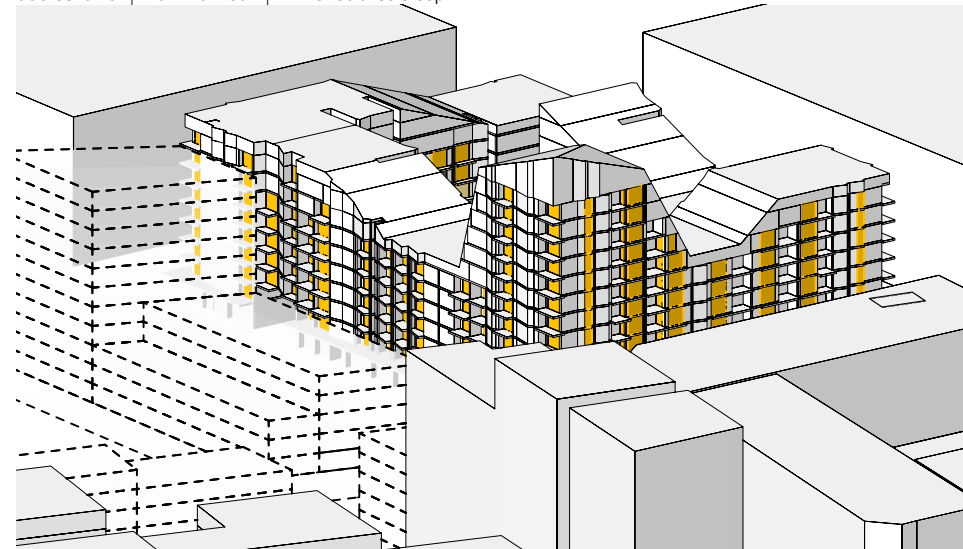

Total Living Areas: 341

CLEAR Site | View From Sun | Winter Solstice 9.00am

CLEAR Site | View From Sun | Winter Solstice 3.00pm

COS Scheme | View From Sun | Winter Solstice 9.00am

COS Scheme | View From Sun | Winter Solstice 3.00pm

MAKO Scheme 15 | View From Sun | Winter Solstice 9.00am

MAKO Scheme 15 | View From Sun | Winter Solstice 3.00pm