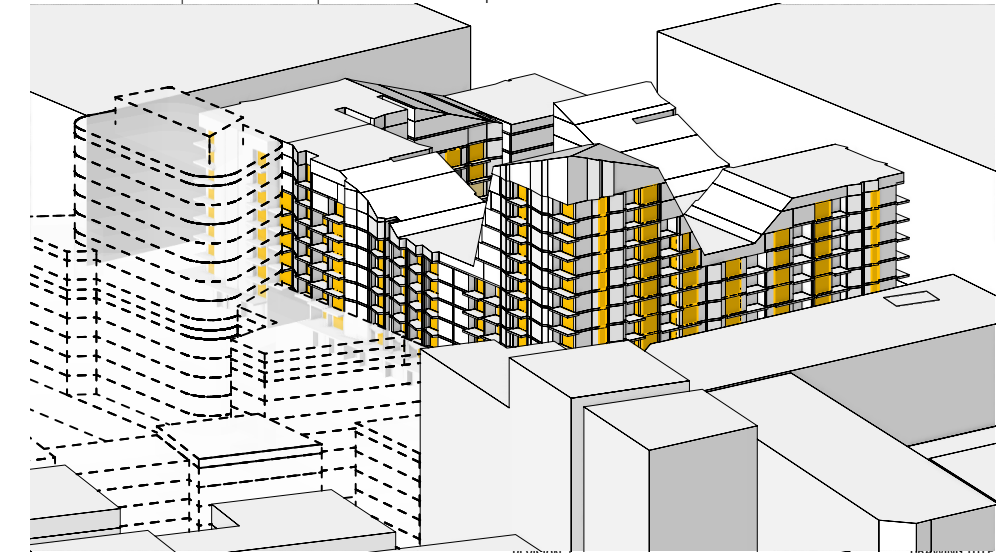

Total Living Areas: 341

CLEAR Site | View From Sun | Winter Solstice 9.00am

CLEAR Site | View From Sun | Winter Solstice 3.00pm

COS Scheme | View From Sun | Winter Solstice 9.00am

COS Scheme | View From Sun | Winter Solstice 3.00pm

MAKO Scheme 15 | View From Sun | Winter Solstice 9.00am

MAKO Scheme 15 | View From Sun | Winter Solstice 3.00pm