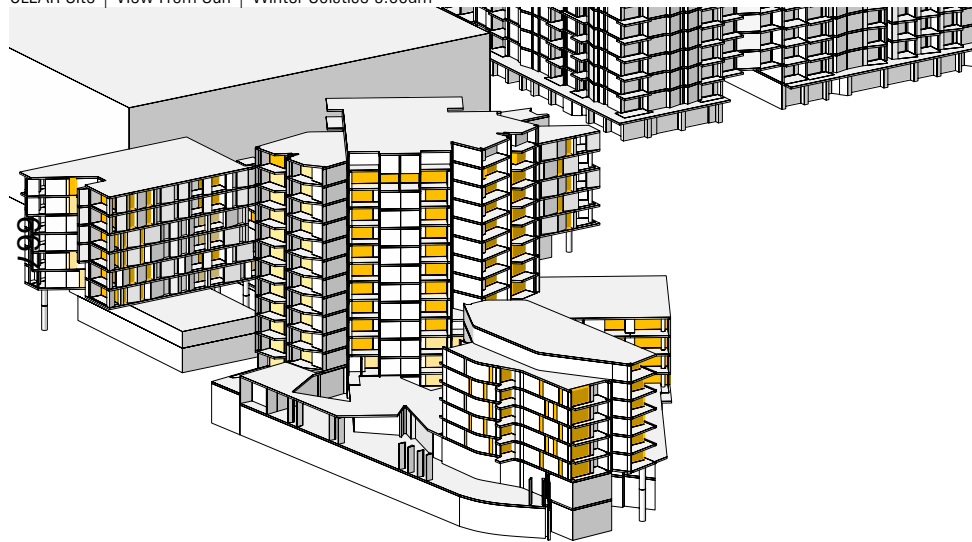

COS Site | View From Sun | Winter Solstice 3.00pm

MAKO Scheme 15 | View From Sun | Winter Solstice 3.00pm

Total Living Areas: 205

CLEAR Site | View From Sun | Winter Solstice 9.00am

COC Scheme | View From Sun | Winter Solstice 9.00am

MAKO Scheme 15 | View From Sun | Winter Solstice 9.00am

CLEAR Site | View From Sun | Winter Solstice 3.00pm

COC Scheme | View From Sun | Winter Solstice 3.00pm

MAKO Scheme 15 | View From Sun | Winter Solstice 3.00pm