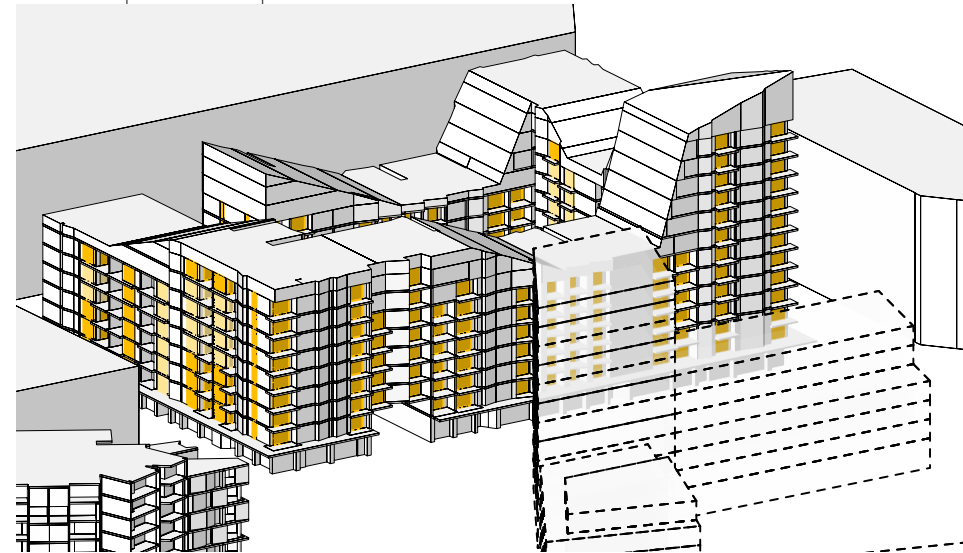

Total Living Areas: 341

CLEAR Site | View From Sun | Winter Solstice 9.00am

CLEAR Site | View From Sun | Winter Solstice 3.00pm

COS Scheme | View From Sun | Winter Solstice 9.00am

COS Scheme | View From Sun | Winter Solstice 3.00pm

MAKO Scheme 15 | View From Sun | Winter Solstice 9.00am

MAKO Scheme 15 | View From Sun | Winter Solstice 3.00pm