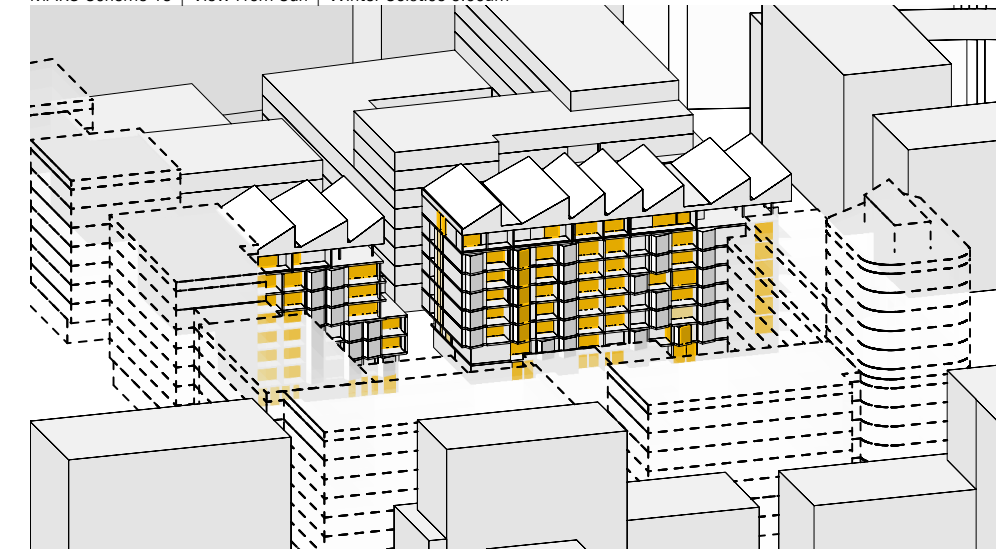

MAKO Scheme 15 | View From Sun | Winter Solstice 9.00am

MAKO Scheme 15 | View From Sun | Winter Solstice 3.00pm

CLEAR Site | View From Sun | Winter Solstice 9.00am

COS Scheme | View From Sun | Winter Solstice 9.00am

MAKO Scheme 15 | View From Sun | Winter Solstice 9.00am

CLEAR Site | View From Sun | Winter Solstice 3.00pm

COS Site | View From Sun | Winter Solstice 3.00pm

MAKO Scheme 15 | View From Sun | Winter Solstice 3.00pm