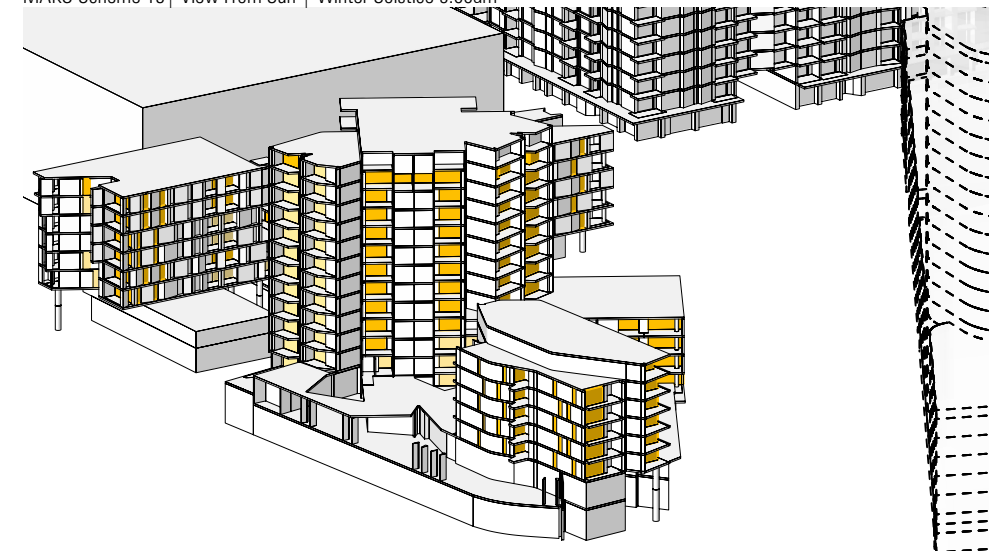

Total Living Areas: 205

CLEAR Site | View From Sun | Winter Solstice 9.00am

COC Scheme | View From Sun | Winter Solstice 9.00am

MAKO Scheme 15 | View From Sun | Winter Solstice 9.00am

CLEAR Site | View From Sun | Winter Solstice 3.00pm

COC Scheme | View From Sun | Winter Solstice 3.00pm

MAKO Scheme 15 | View From Sun | Winter Solstice 3.00pm