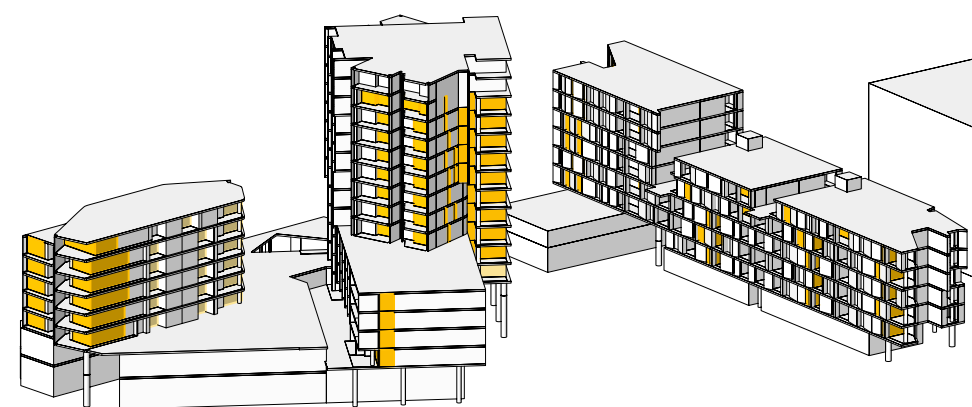

Total Living Areas: 205

CLEAR Site | View From Sun | Winter Solstice 9.00am

COC Scheme | View From Sun | Winter Solstice 9.00am

MAKO Scheme 15 | View From Sun | Winter Solstice 9.00am

CLEAR Site | View From Sun | Winter Solstice 3.00pm

COC Scheme | View From Sun | Winter Solstice 3.00pm

MAKO Scheme 15 | View From Sun | Winter Solstice 3.00pm