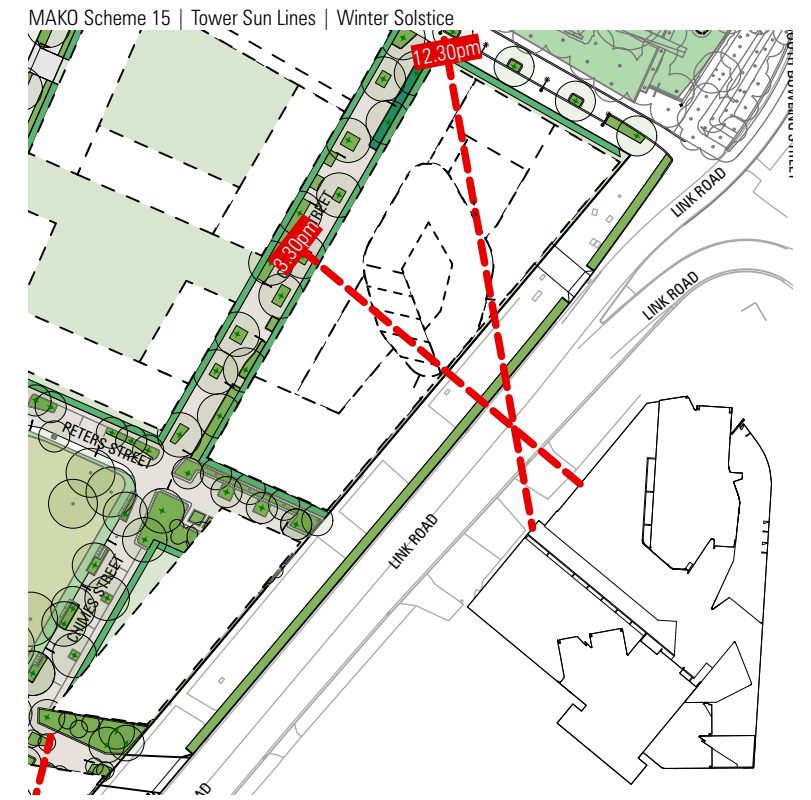

CLEAR Site | View From Sun | Winter Solstice 9.00am

COS Scheme | View From Sun | Winter Solstice 9.00am

MAKO Scheme 15 | View From Sun | Winter Solstice 9.00am

CLEAR Site | View From Sun | Winter Solstice 3.00pm

COS Site | View From Sun | Winter Solstice 3.00pm

MAKO Scheme 15 | View From Sun | Winter Solstice 3.00pm

Total Living Areas: 205

CLEAR Site | View From Sun | Winter Solstice 9.00am

COC Scheme | View From Sun | Winter Solstice 9.00am

MAKO Scheme 15 | View From Sun | Winter Solstice 9.00am

CLEAR Site | View From Sun | Winter Solstice 3.00pm