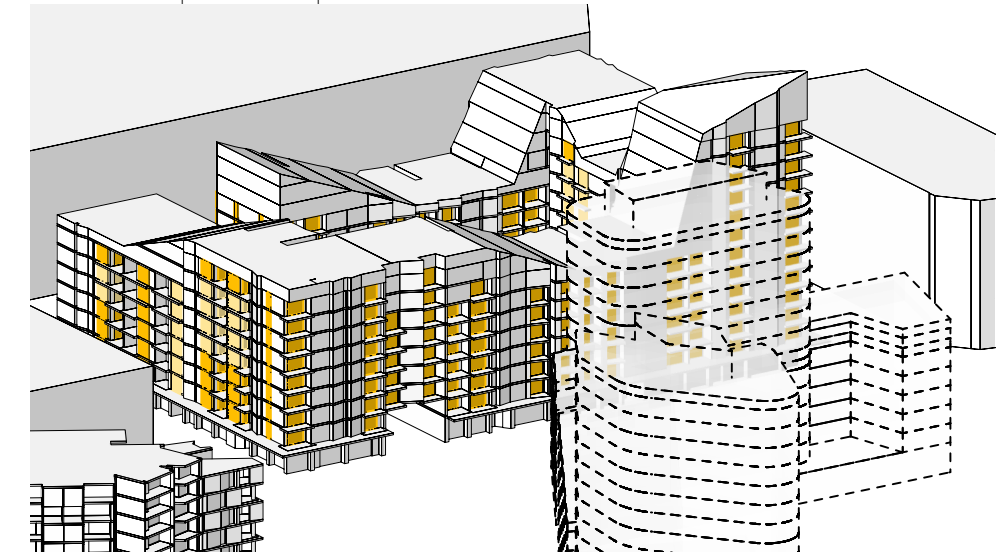

Total Living Areas: 341

CLEAR Site | View From Sun | Winter Solstice 9.00am

CLEAR Site | View From Sun | Winter Solstice 3.00pm

COS Scheme | View From Sun | Winter Solstice 9.00am

COS Scheme | View From Sun | Winter Solstice 3.00pm

MAKO Scheme 15 | View From Sun | Winter Solstice 9.00am

MAKO Scheme 15 | View From Sun | Winter Solstice 3.00pm