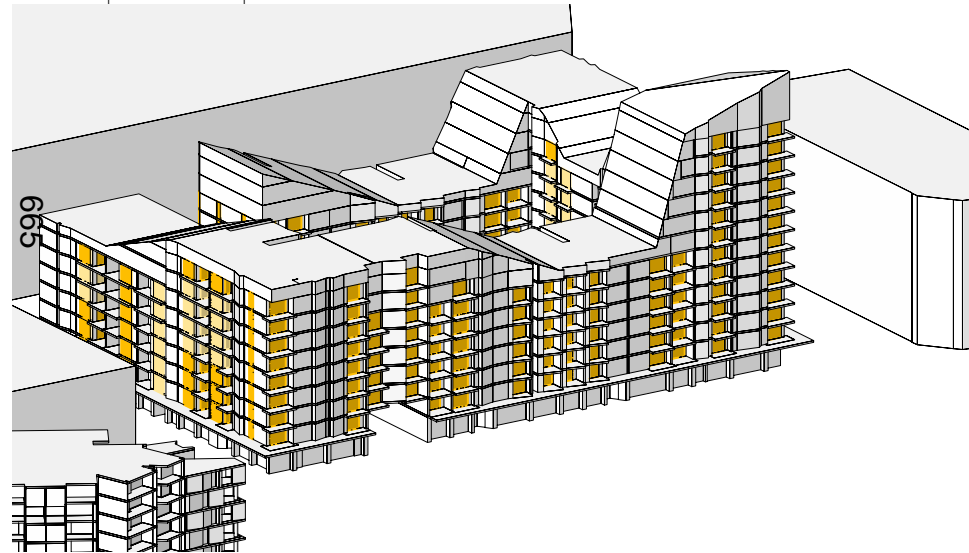

Total Living Areas: 341

CLEAR Site | View From Sun | Winter Solstice 9.00am

CLEAR Site | View From Sun | Winter Solstice 3.00pm

COS Scheme | View From Sun | Winter Solstice 9.00am

COS Scheme | View From Sun | Winter Solstice 3.00pm

MAKO Scheme 15 | View From Sun | Winter Solstice 9.00am

MAKO Scheme 15 | View From Sun | Winter Solstice 3.00pm