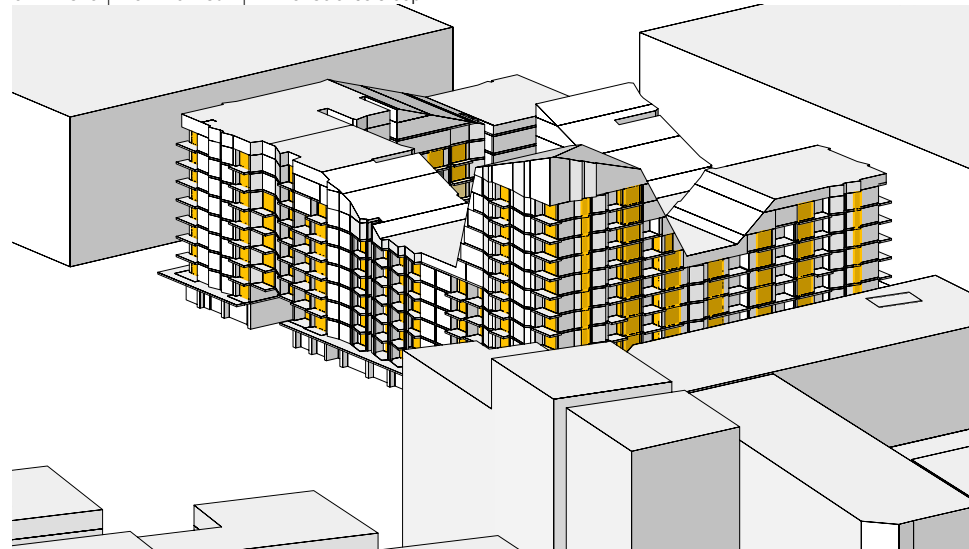

Total Living Areas: 341

CLEAR Site | View From Sun | Winter Solstice 9.00am

CLEAR Site | View From Sun | Winter Solstice 3.00pm

COS Scheme | View From Sun | Winter Solstice 9.00am

COS Scheme | View From Sun | Winter Solstice 3.00pm

MAKO Scheme 15 | View From Sun | Winter Solstice 9.00am

MAKO Scheme 15 | View From Sun | Winter Solstice 3.00pm