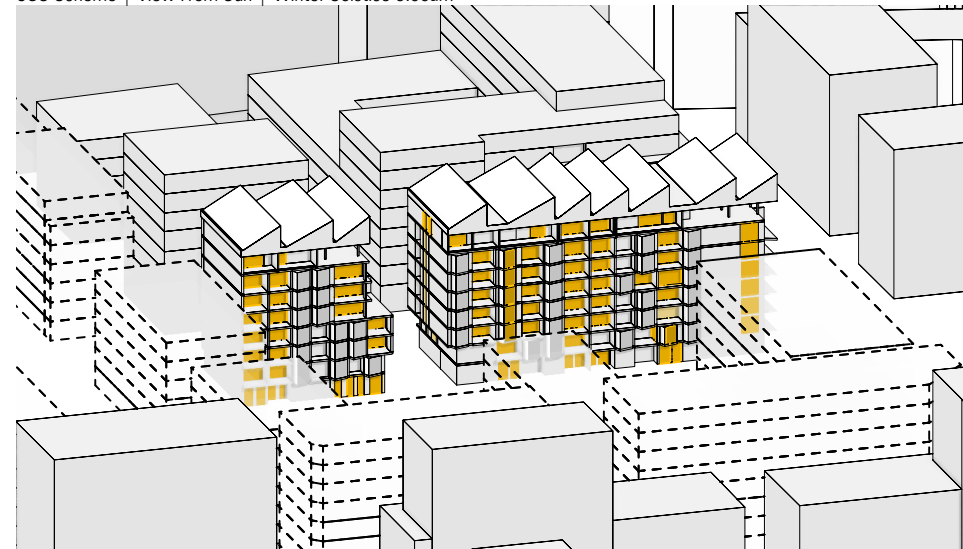

MAKO Scheme 15 | View From Sun | Winter Solstice 9.00am

MAKO Scheme 15 | View From Sun | Winter Solstice 3.00pm

# Insolation at Winter Solstice

Dwellings with Living Room Windows Receiving Direct Sun

	Clear		COS		M15	
≥ 2 Hours	81	74%	80	73%	80	73%
≥ 15 min, < 2 hrs	7	6%	8	7%	8	7%
> 0 min, < 15 min	0	0%	0	0%	0	0%
Nil	21	19%	21	19%	21	19%
<b>Total Living Areas:</b>						<b>109</b>

CLEAR Site | View From Sun | Winter Solstice 9.00am

COS Scheme | View From Sun | Winter Solstice 9.00am

MAKO Scheme 15 | View From Sun | Winter Solstice 9.00am

CLEAR Site | View From Sun | Winter Solstice 3.00pm

COS Site | View From Sun | Winter Solstice 3.00pm

MAKO Scheme 15 | View From Sun | Winter Solstice 3.00pm