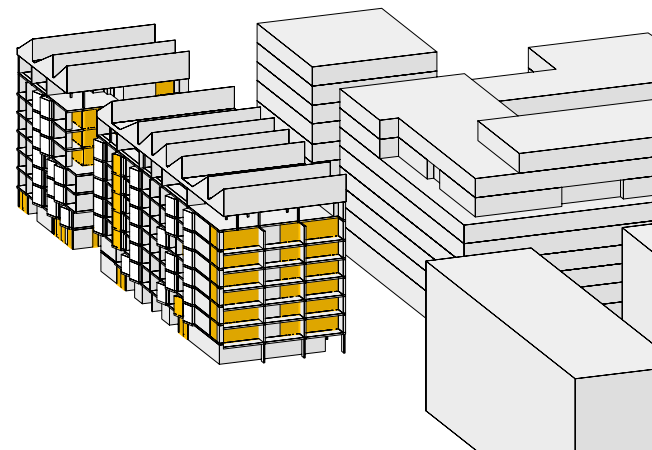

CLEAR Site | View From Sun | Winter Solstice 9.00am

COS Scheme | View From Sun | Winter Solstice 9.00am

MAKO Scheme 15 | View From Sun | Winter Solstice 9.00am

CLEAR Site | View From Sun | Winter Solstice 3.00pm