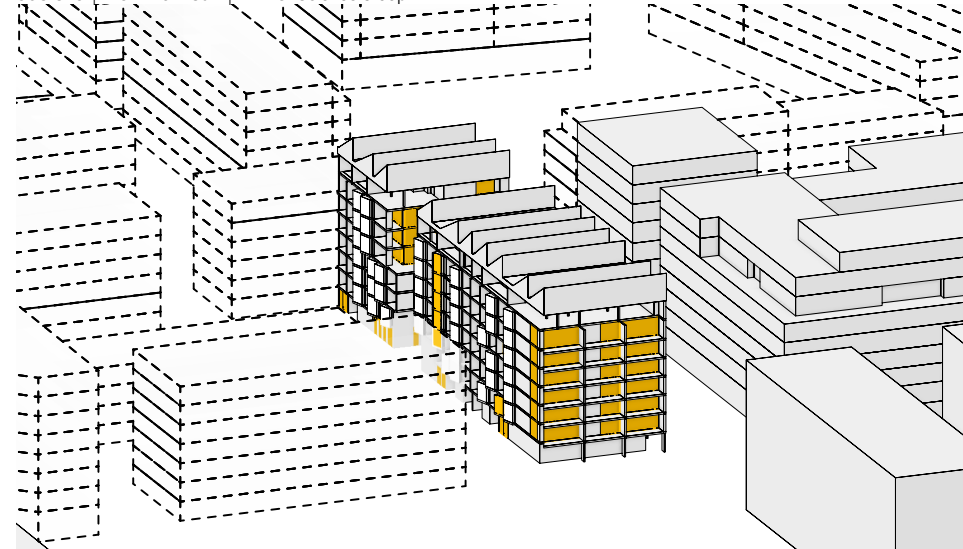

CLEAR Site | View From Sun | Winter Solstice 9.00am

COS Scheme | View From Sun | Winter Solstice 9.00am

MAKO Scheme 15 | View From Sun | Winter Solstice 9.00am

CLEAR Site | View From Sun | Winter Solstice 3.00pm

COS Site | View From Sun | Winter Solstice 3.00pm

MAKO Scheme 15 | View From Sun | Winter Solstice 3.00pm